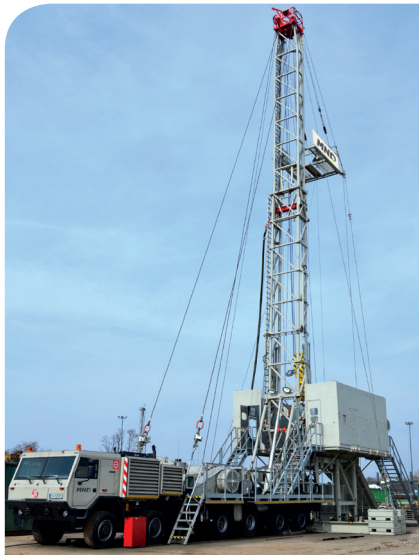

Workover Rigs

MD 80

Manufacturer **MAX STREICHER**

Hook load capacity (t) **80**