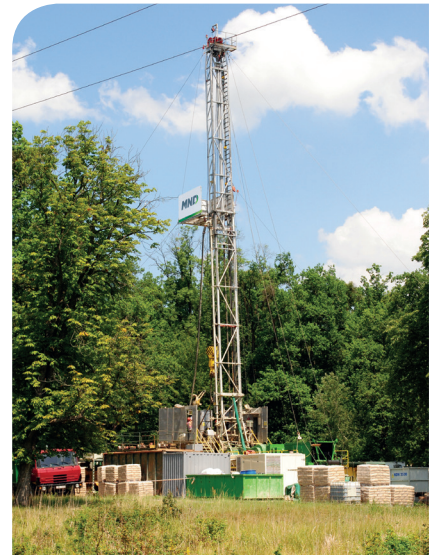

DIR 5505/4

Manufacturer **SBS, Austria**

Hook load capacity (t) **85**